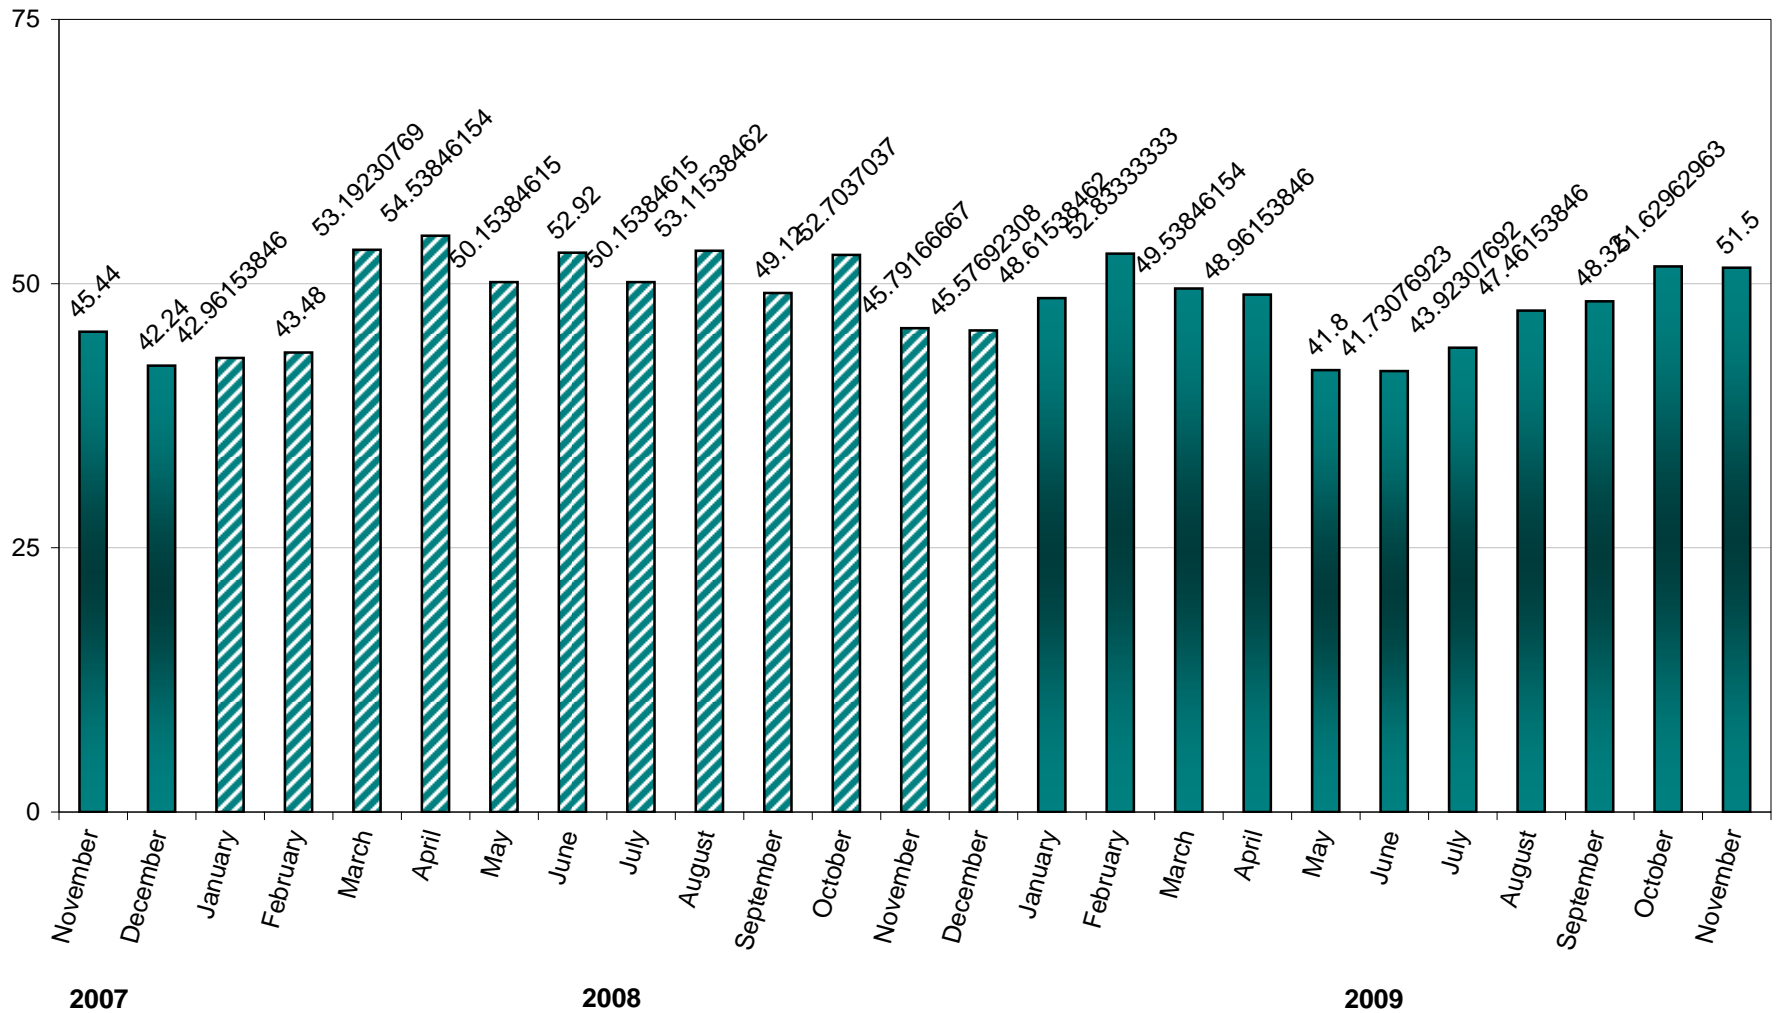

Gwinnett County Transit Paratransit Service Average Daily Boardings November 2007 to November 2009

Note: All numbers are unaudited.