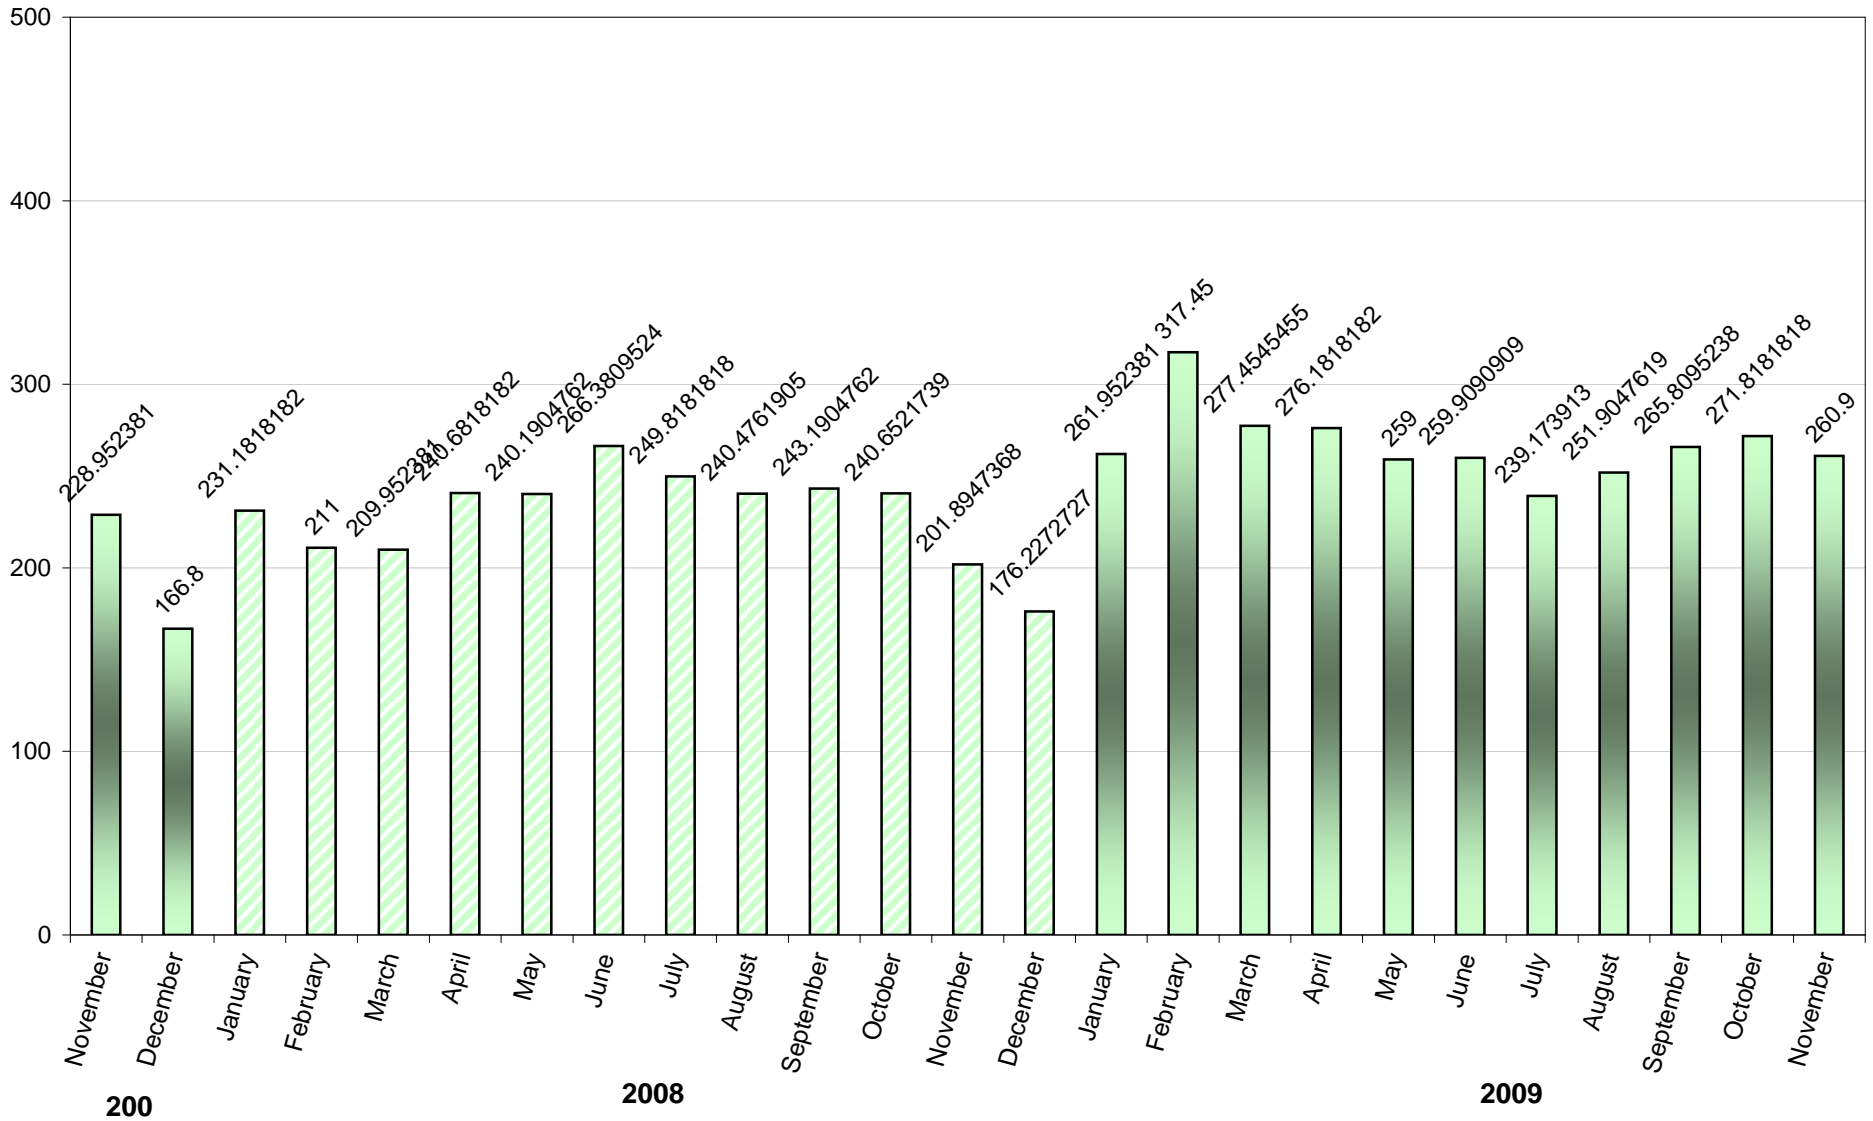

Gwinnett County Transit Average Daily Boardings GRTA & GCT Express Combined November 2007 to November 2009

Note: All numbers are unaudited.

**Gwinnett County Transit Express Route 101(I-985 to downtown Atlanta)
Average Daily Boardings
November 2007 to November 2009**

Note: All numbers are unaudited.

Gwinnett County Transit Express Route 102 (Indian Trail to Downtown Atlanta)

Average Daily Boardings

November 2007 to November 2009

Note: All numbers are unaudited.

Gwinnett County Transit Route 103 (Discover Mills to Downtown Atlanta)

Average Daily Boardings

November 2007 to November 2009

Note: All numbers are unaudited.

Gwinnett County Transit

GRTA Route 410 (Discover Mills to Lindbergh Station) Average Daily Boardings

November 2007 to November 2009

Note: Service began February 20, 2006.
All numbers are unaudited.

Gwinnett County Transit GRTA Route 412 (Discover Mills to Midtown & Downtown Atlanta) Average Daily Boardings November 2007 to November 2009