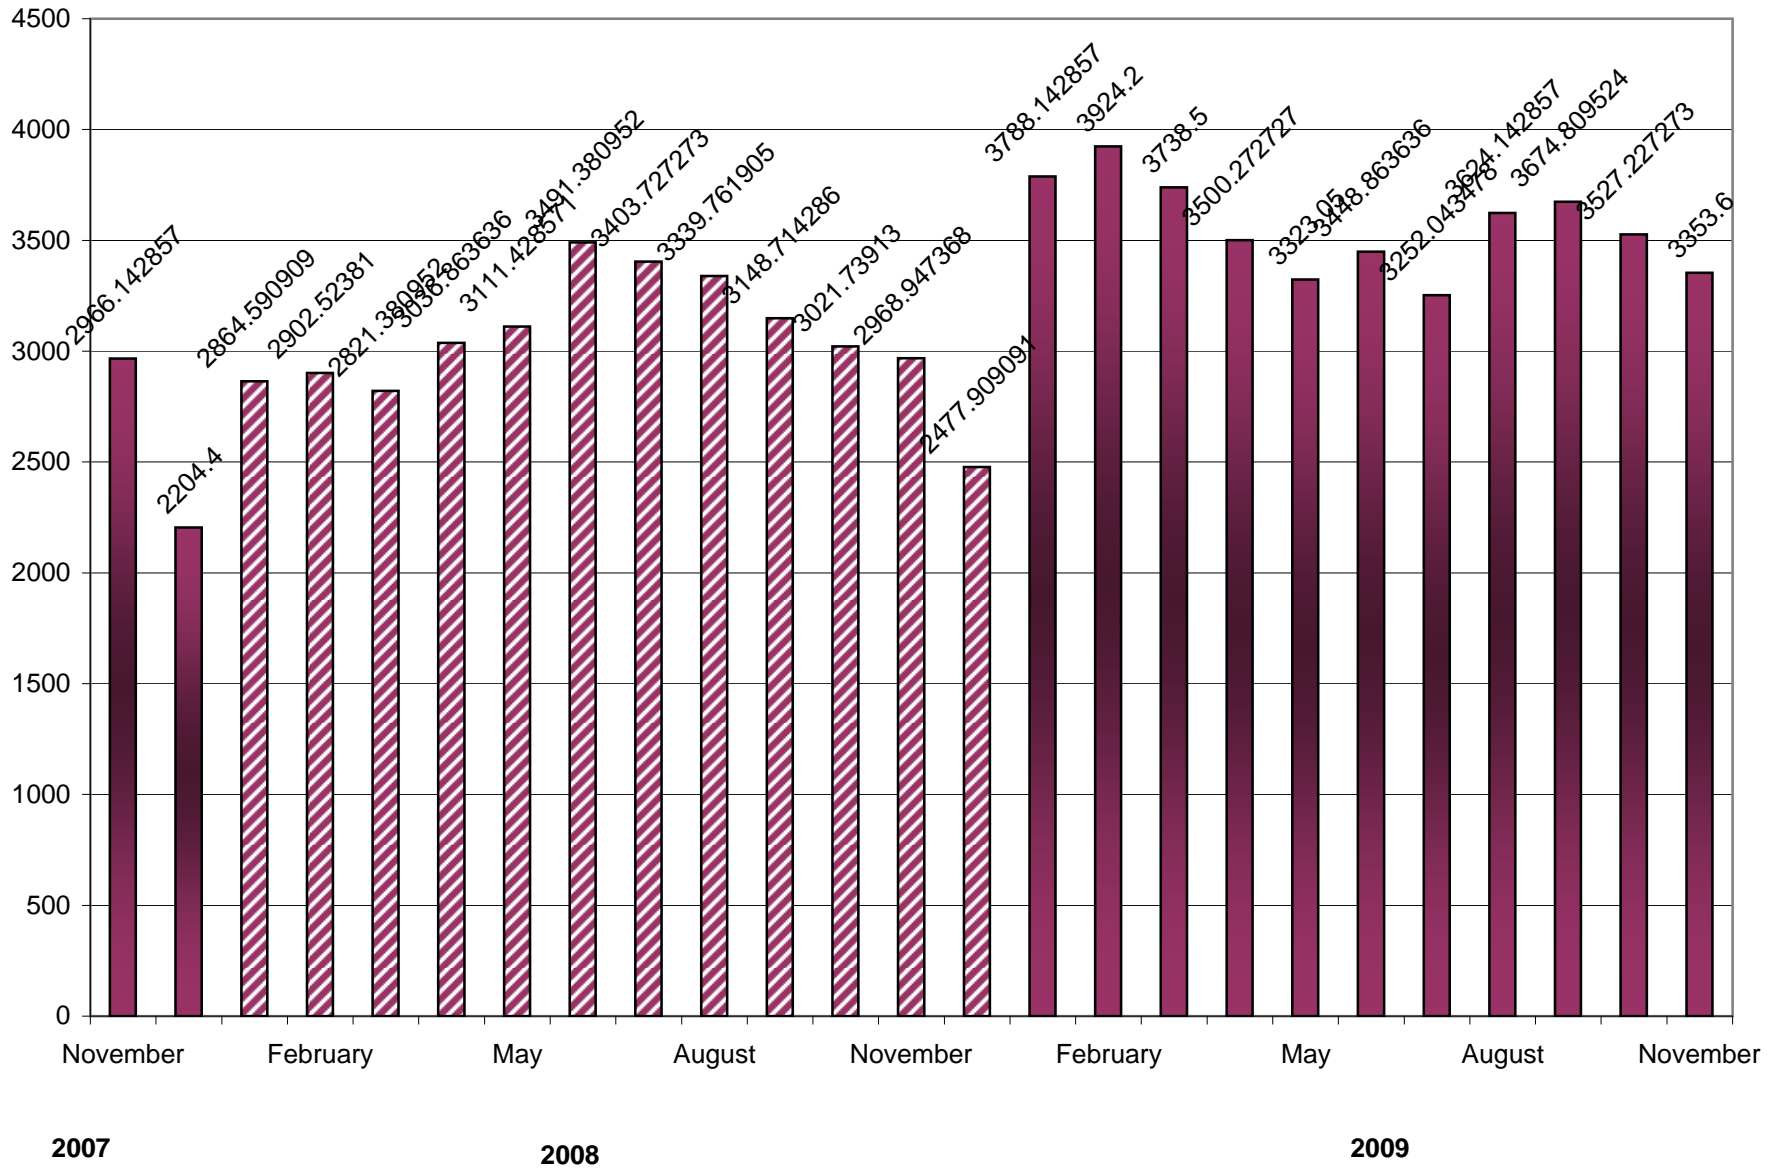

Gwinnett County Transit Average Daily Boardings GRTA & GCT Express Combined November 2007 to November 2009

Note: All numbers are unaudited.

**Gwinnett County Transit Express Route 101(I-985 to downtown Atlanta)
Average Daily Boardings
November 2007 to November 2009**

Note: All numbers are unaudited.

Gwinnett County Transit Express Route 102 (Indian Trail to Downtown Atlanta)

Average Daily Boardings

November 2007 to November 2009

Note: All numbers are unaudited.

Gwinnett County Transit Route 103 (Discover Mills to Downtown Atlanta)

Average Daily Boardings

November 2007 to November 2009

Note: All numbers are unaudited.

Gwinnett County Transit

GRTA Route 410 (Discover Mills to Lindbergh Station) Average Daily Boardings

November 2007 to November 2009

Note: Service began February 20, 2006.
All numbers are unaudited.

Gwinnett County Transit GRTA Route 412 (Discover Mills to Midtown & Downtown Atlanta) Average Daily Boardings November 2007 to November 2009