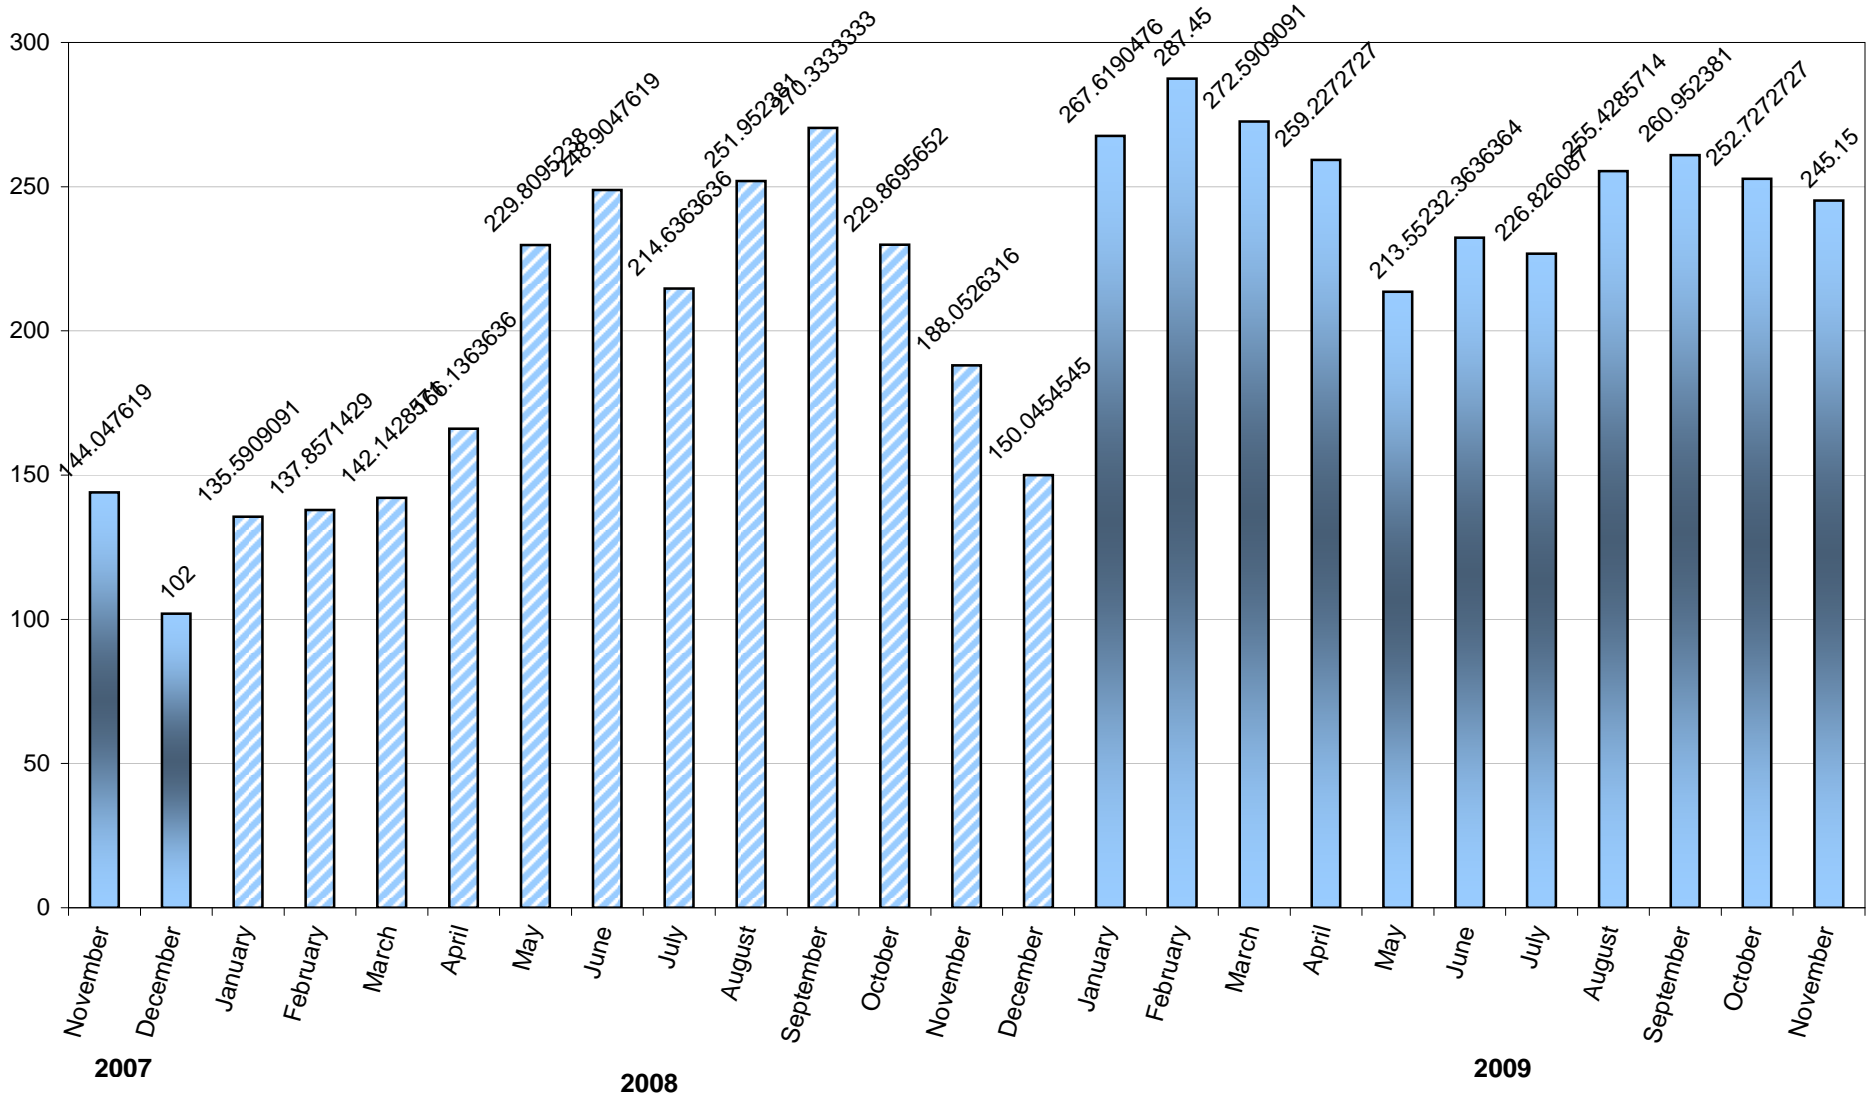

Average Daily Boardings

November 2007 to November 2009

Note: All numbers are unaudited.

Gwinnett County Transit

GRTA Route 410 (Discover Mills to Lindbergh Station) Average Daily Boardings

November 2007 to November 2009

Note: Service began February 20, 2006.
All numbers are unaudited.

Gwinnett County Transit GRTA Route 412 (Discover Mills to Midtown & Downtown Atlanta) Average Daily Boardings November 2007 to November 2009