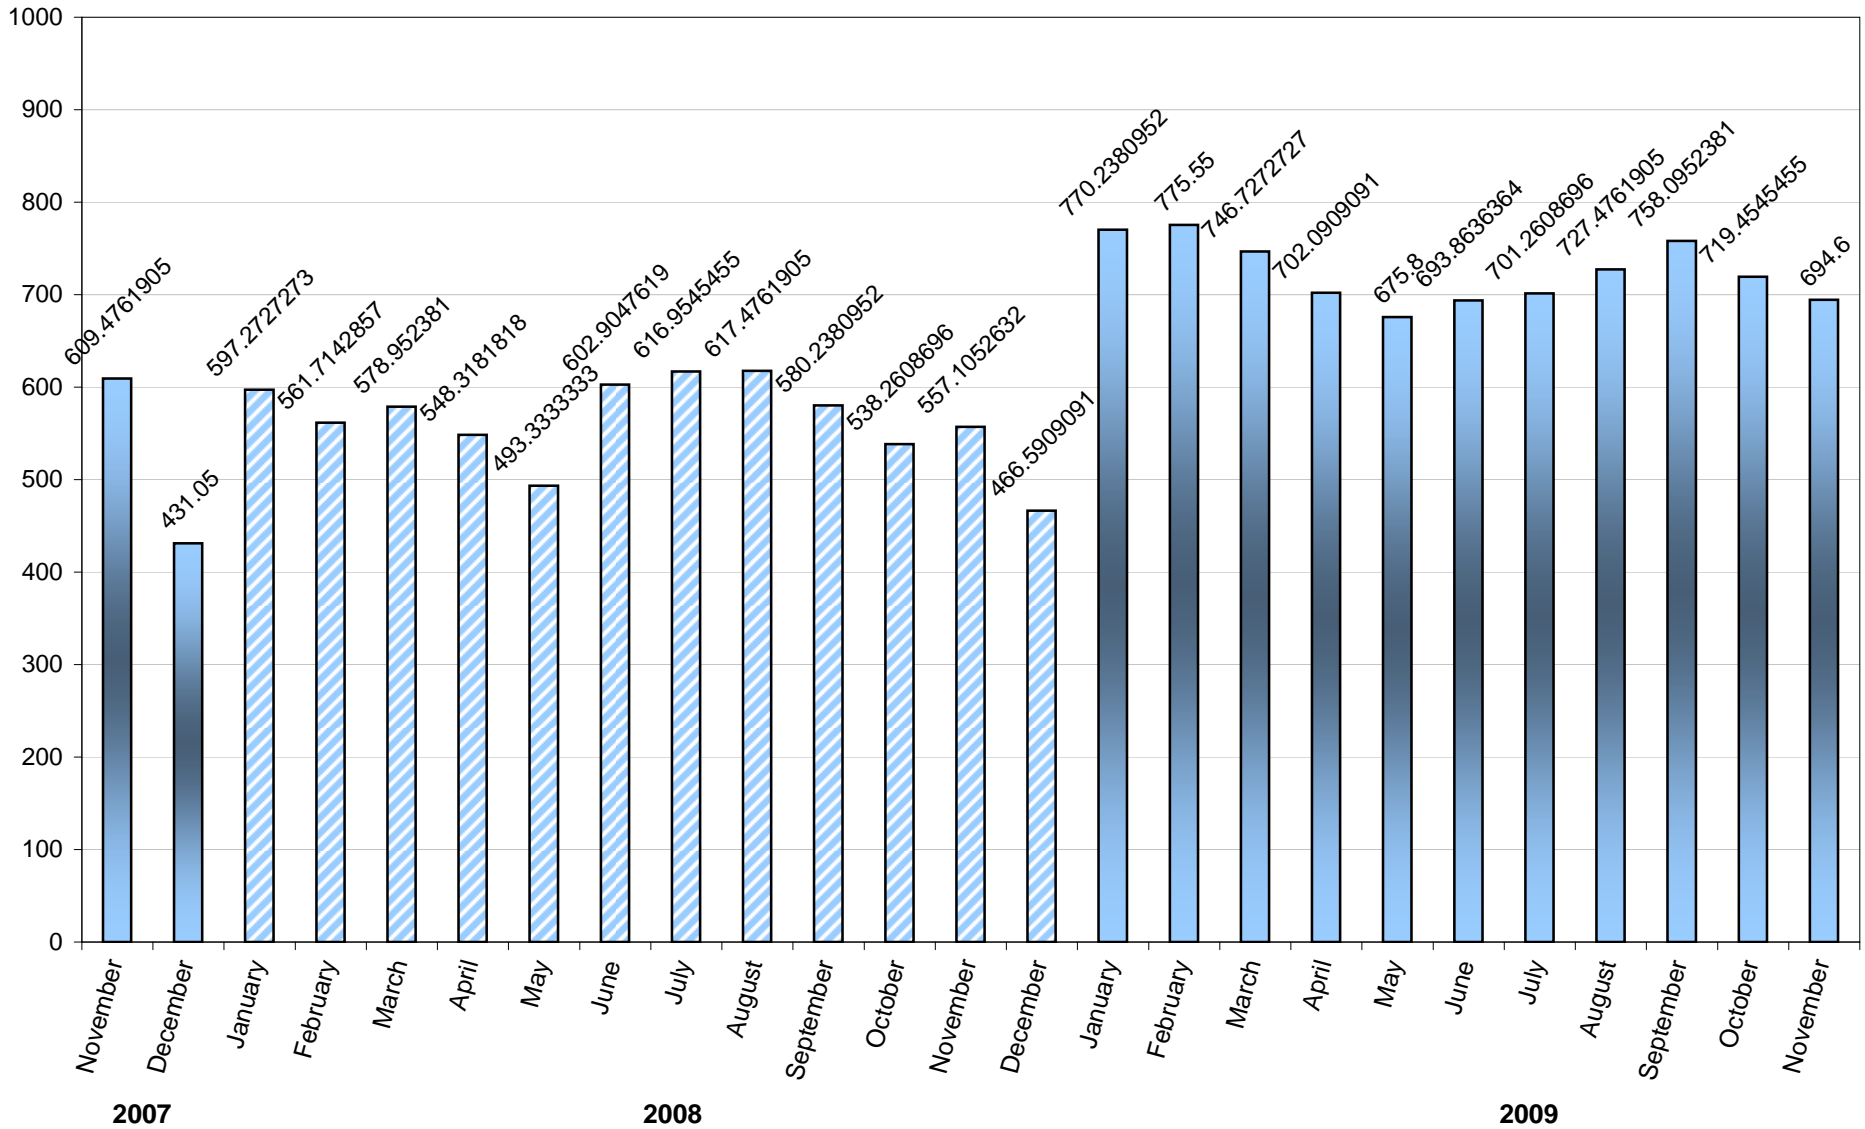

Gwinnett County Transit Average Daily Boardings GRTA & GCT Express Combined November 2007 to November 2009

Note: All numbers are unaudited.

**Gwinnett County Transit Express Route 101(I-985 to downtown Atlanta)
Average Daily Boardings
November 2007 to November 2009**

Note: All numbers are unaudited.

Gwinnett County Transit Express Route 102 (Indian Trail to Downtown Atlanta)

Average Daily Boardings

November 2007 to November 2009

Note: All numbers are unaudited.

Gwinnett County Transit Route 103 (Discover Mills to Downtown Atlanta)

Average Daily Boardings

November 2007 to November 2009

Note: All numbers are unaudited.

Gwinnett County Transit

GRTA Route 410 (Discover Mills to Lindbergh Station) Average Daily Boardings

November 2007 to November 2009

Note: Service began February 20, 2006.
All numbers are unaudited.

Gwinnett County Transit GRTA Route 412 (Discover Mills to Midtown & Downtown Atlanta) Average Daily Boardings November 2007 to November 2009