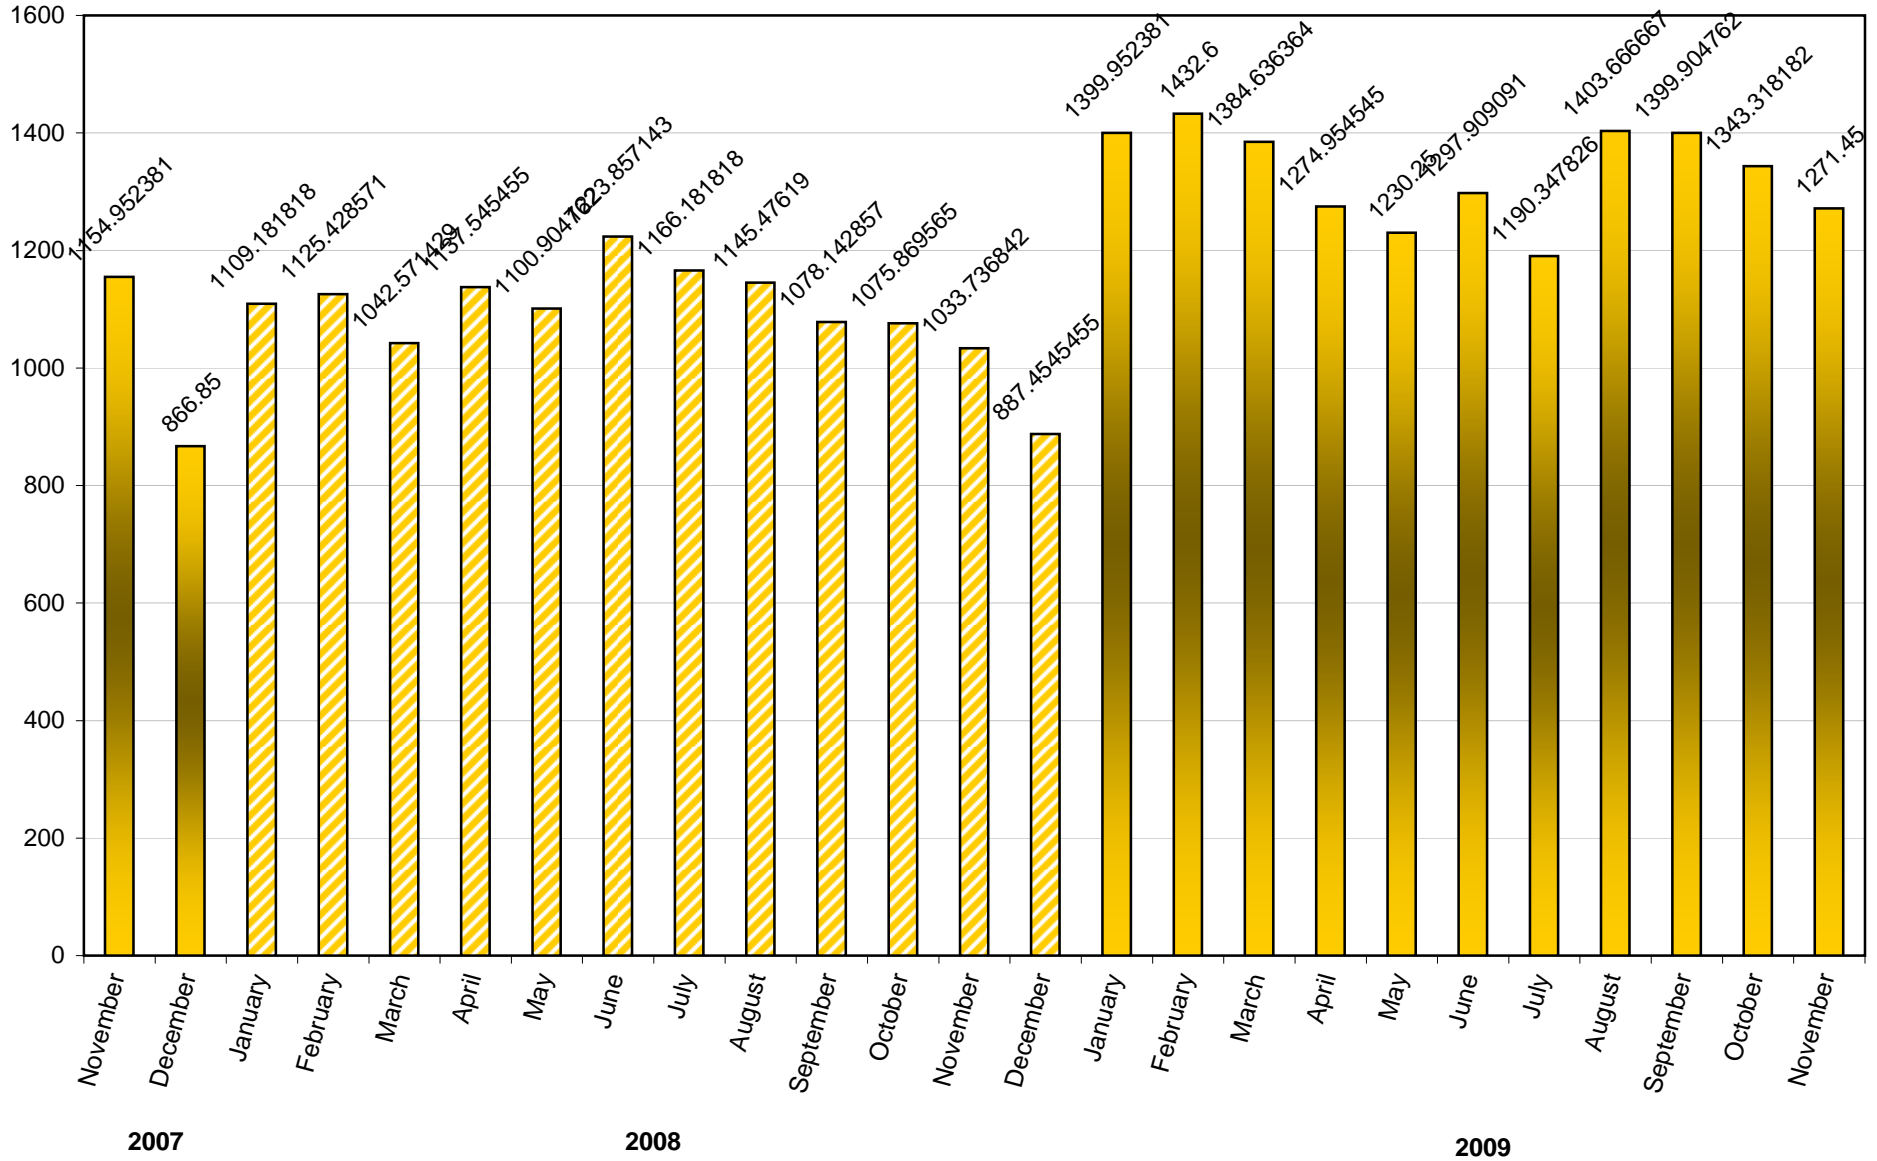

Gwinnett County Transit Average Daily Boardings GRTA & GCT Express Combined November 2007 to November 2009

Note: All numbers are unaudited.

**Gwinnett County Transit Express Route 101(I-985 to downtown Atlanta)
Average Daily Boardings
November 2007 to November 2009**

Note: All numbers are unaudited.

Gwinnett County Transit Express Route 102 (Indian Trail to Downtown Atlanta)

Average Daily Boardings

November 2007 to November 2009

Note: All numbers are unaudited.

Gwinnett County Transit Route 103 (Discover Mills to Downtown Atlanta)

Average Daily Boardings

November 2007 to November 2009

Note: All numbers are unaudited.

Gwinnett County Transit

GRTA Route 410 (Discover Mills to Lindbergh Station) Average Daily Boardings

November 2007 to November 2009

Note: Service began February 20, 2006.
All numbers are unaudited.

Gwinnett County Transit GRTA Route 412 (Discover Mills to Midtown & Downtown Atlanta) Average Daily Boardings November 2007 to November 2009