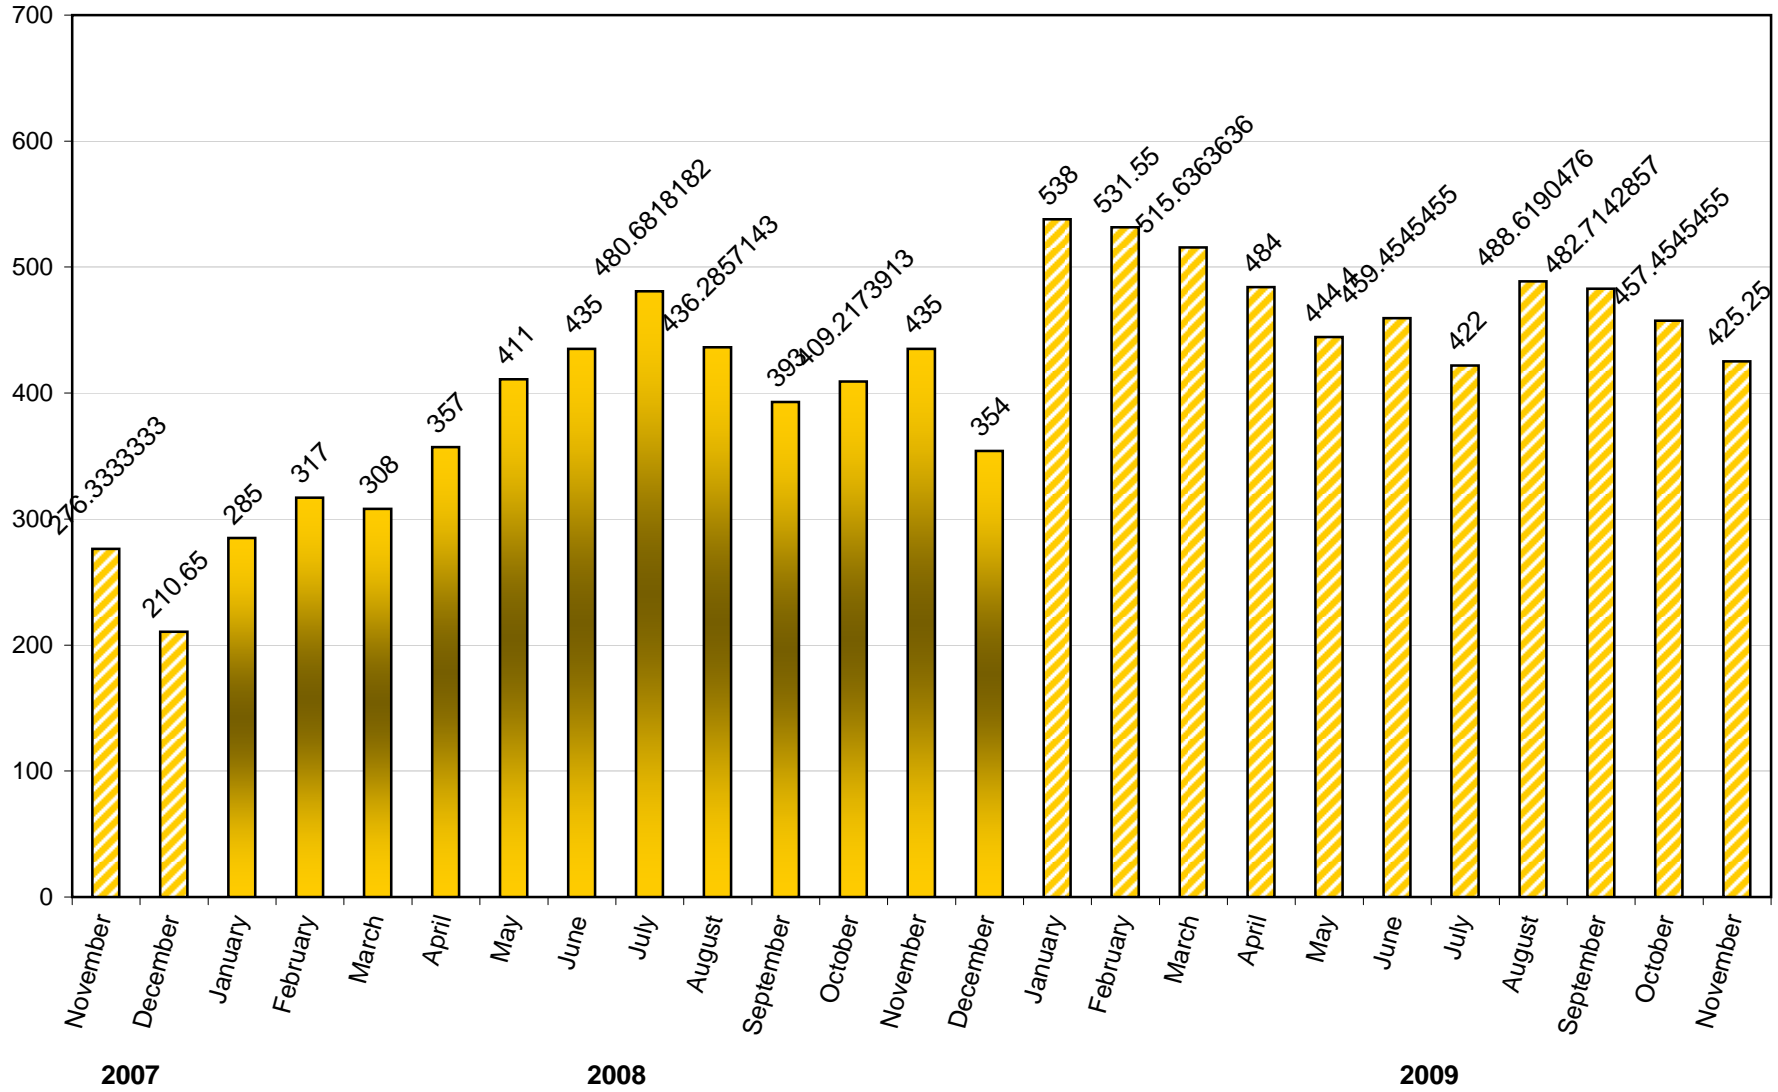

Gwinnett County Transit GRTA Route 418 (Snellville to Downtown Atlanta) Average Daily Boardings November 2007 to November 2009

NOTE: Service began April 2, 2007.
All numbers are unaudited.