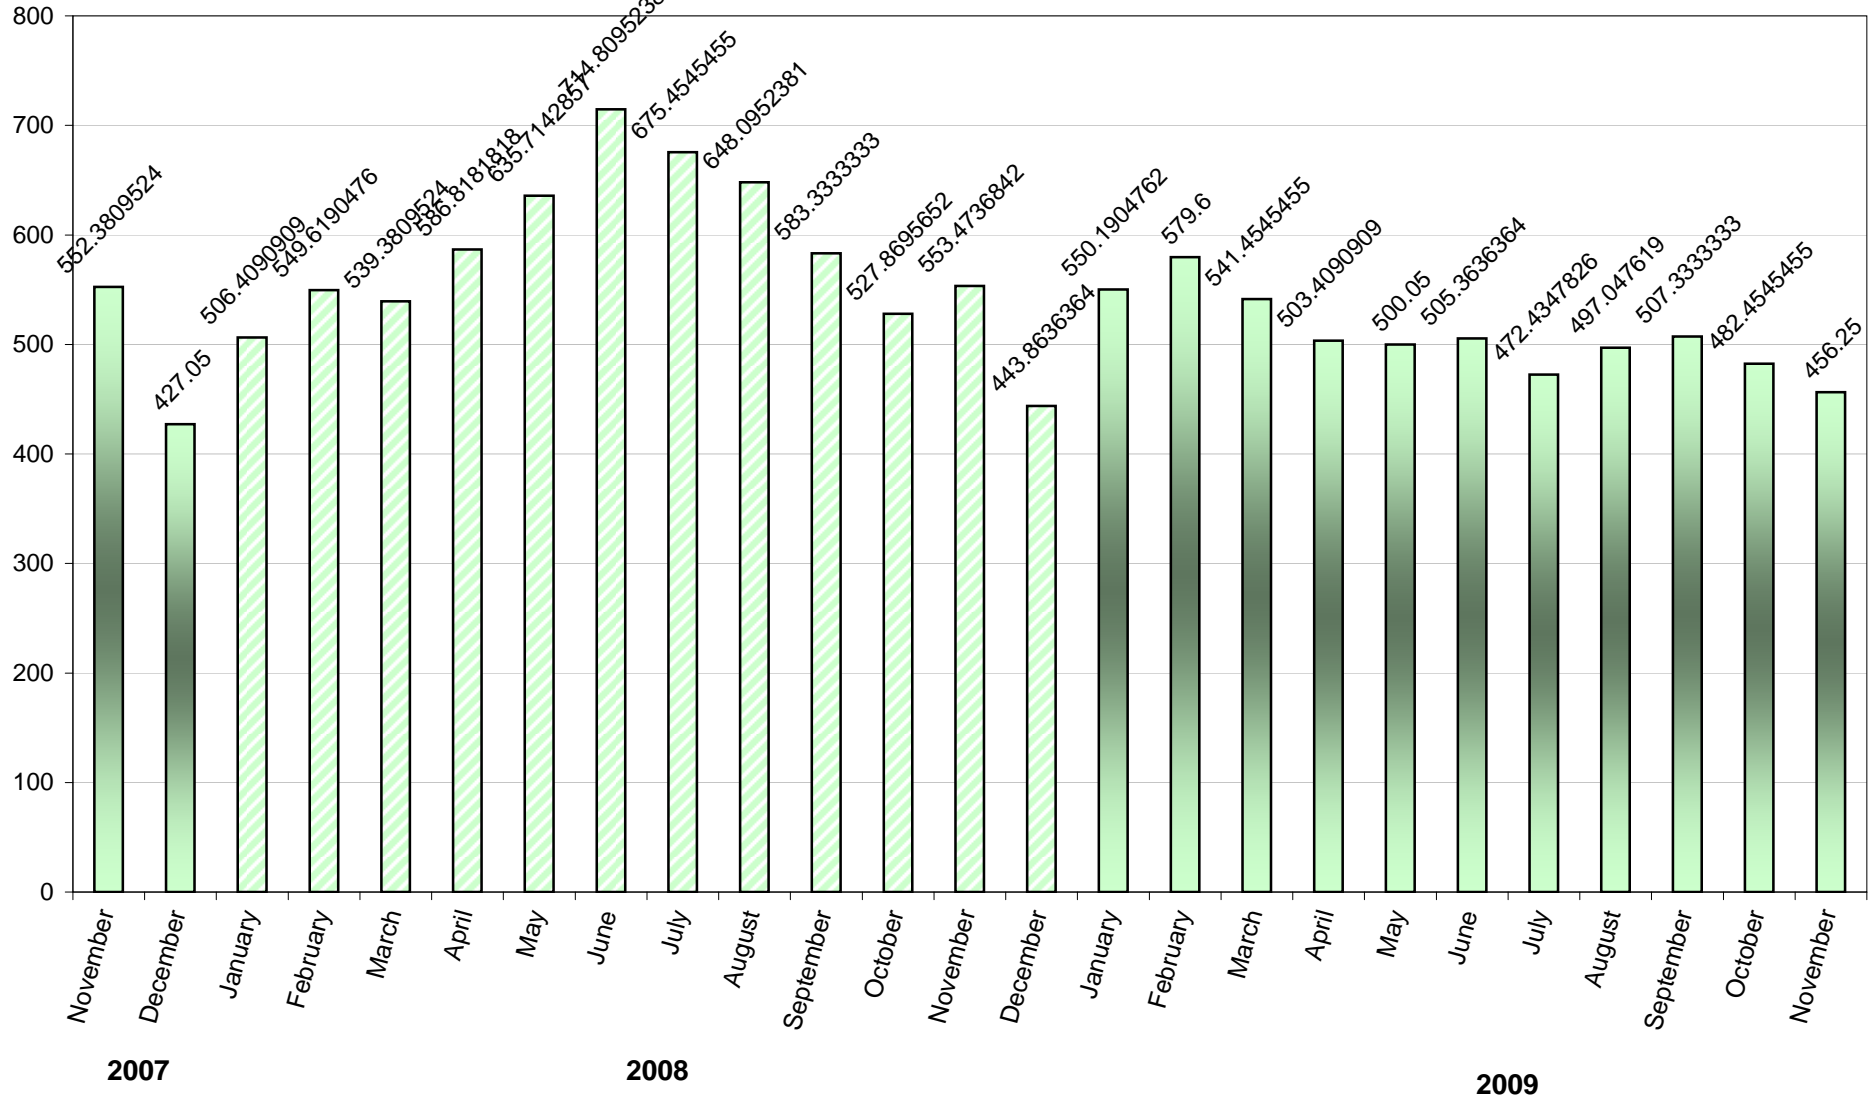

Note: All numbers are unaudited.

Gwinnett County Transit Express Route 102 (Indian Trail to Downtown Atlanta)

Average Daily Boardings

November 2007 to November 2009

Note: All numbers are unaudited.

Gwinnett County Transit Route 103 (Discover Mills to Downtown Atlanta)

Average Daily Boardings

November 2007 to November 2009

Note: All numbers are unaudited.

Gwinnett County Transit

GRTA Route 410 (Discover Mills to Lindbergh Station) Average Daily Boardings

November 2007 to November 2009

Note: Service began February 20, 2006.
All numbers are unaudited.

Gwinnett County Transit GRTA Route 412 (Discover Mills to Midtown & Downtown Atlanta) Average Daily Boardings November 2007 to November 2009