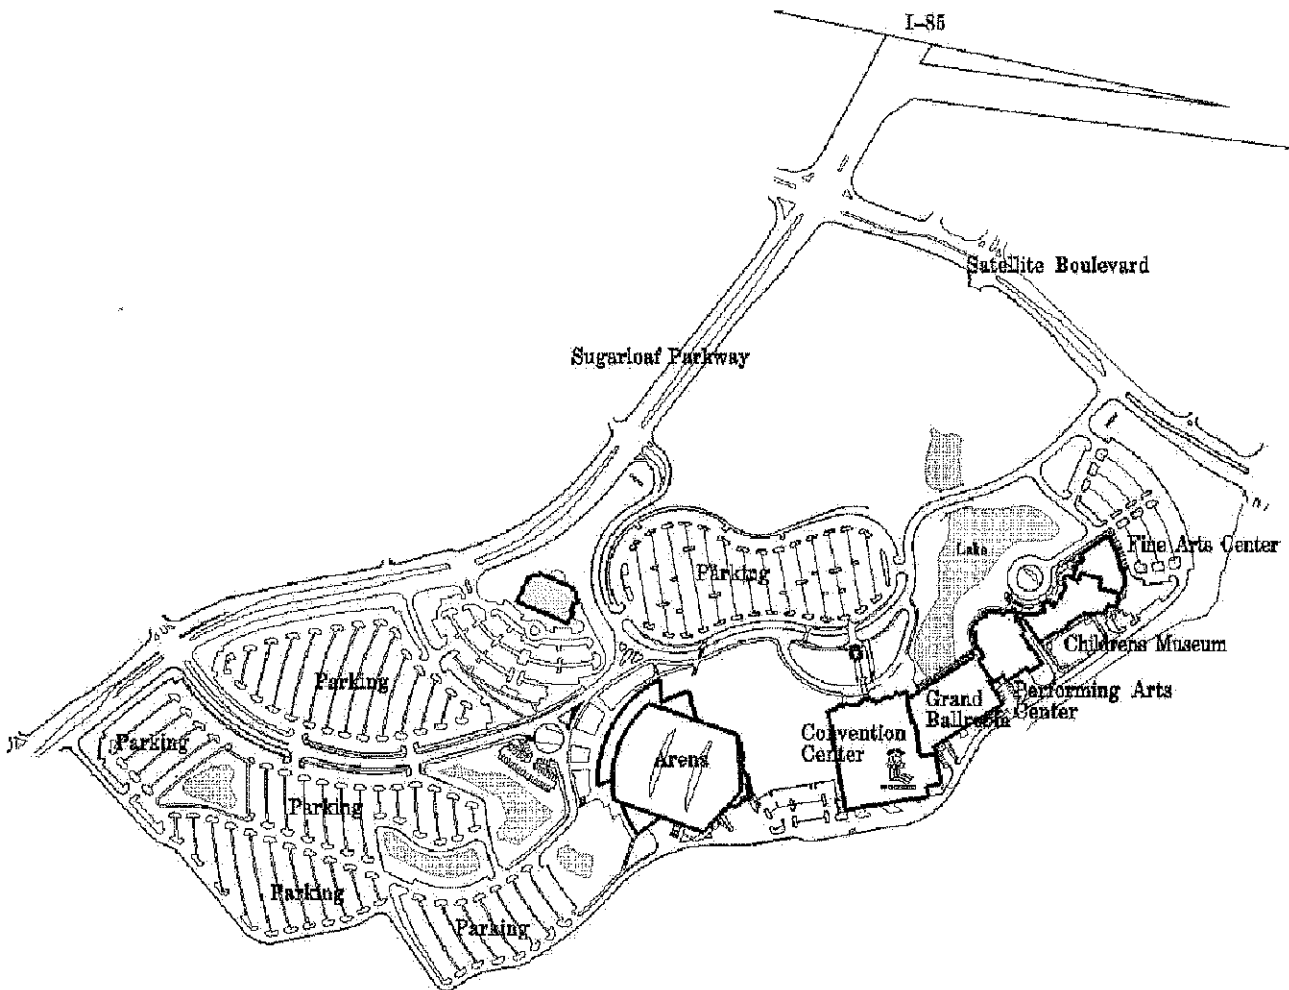

Gwinnett Center

MAP AND DIRECTIONS

HEADING NORTH: Take I-85 to Sugarloaf Parkway exit. Turn right off the exit, go back under the Interstate and cross over Satellite Boulevard. The Center will be on your left.

Alternate Route: Take I-85 to the Exit #107 (Highway 120 West). Turn right on Satellite Boulevard. The Center will be 1/2 mile on your left.

HEADING SOUTH: Take I-85 to Sugarloaf Parkway exit. Turn right off the exit and you cross over Satellite Boulevard. The Center will be on your left.

Alternate Route: Take I-85 to the Highway 120 East exit. Turn right onto Highway 120. Turn right onto Satellite Boulevard. The Center will be 1/2 mile on your left.

6400 Sugarloaf Parkway, Duluth, GA 30097
(770) 813-7500 • (770) 813-7501 Fax • (770) 813-7503 TDD/TTY
info@gwinnettcenter.com / www.gwinnettcenter.com