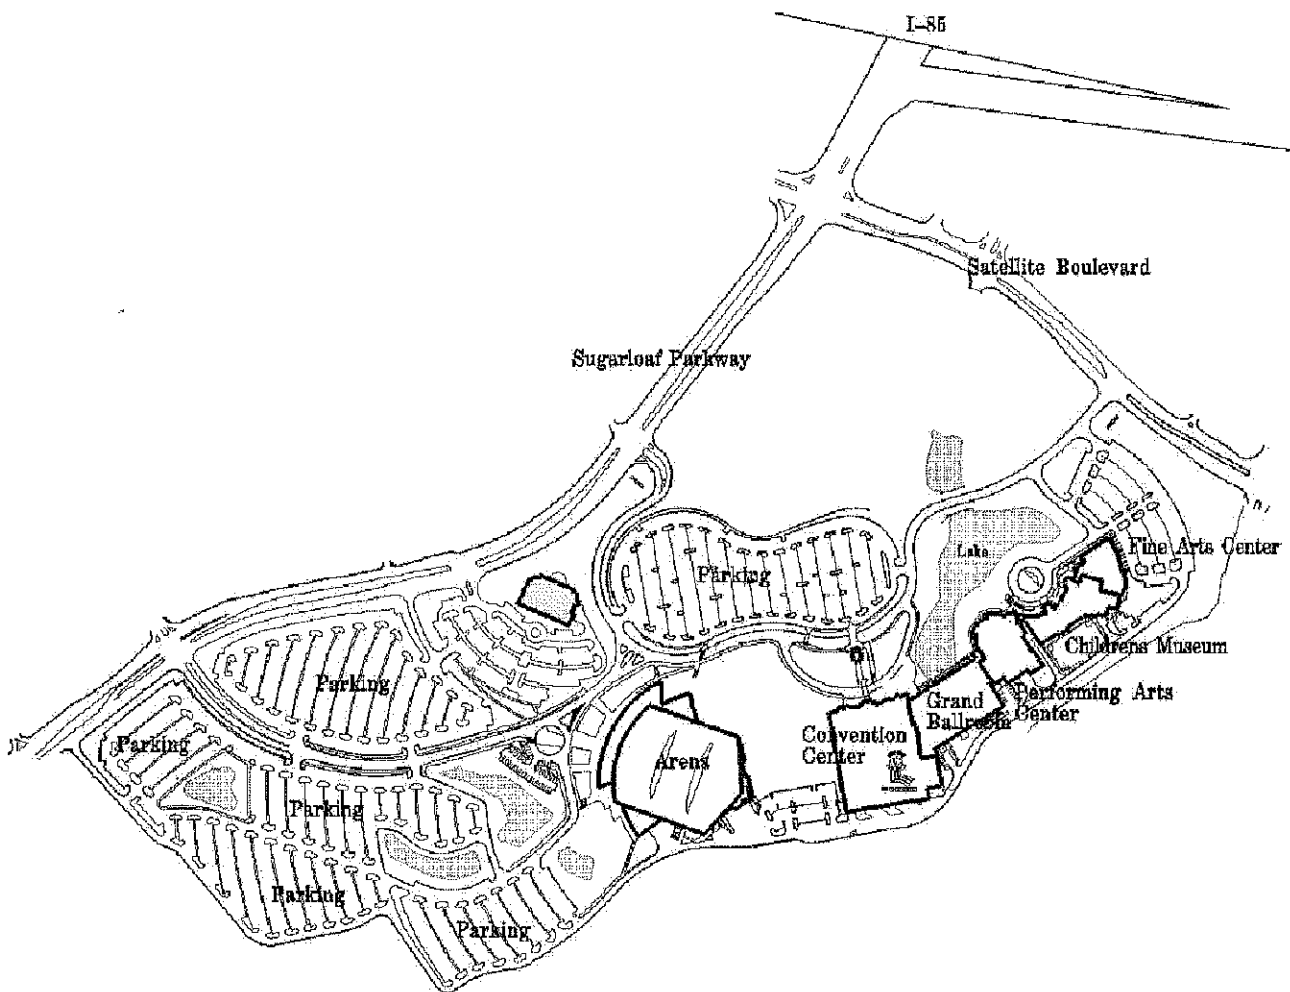

Gwinnett Center

MAP AND DIRECTIONS

HEADING NORTH: Take I-85 to Sugarloaf Parkway exit. Turn right off the exit, go back under the Interstate and cross over Satellite Boulevard. The Center will be on your left.

Alternate Route: Take I-85 to the Exit #107 (Highway 120 West). Turn right on Satellite Boulevard. The Center will be 1/2 mile on your left.

HEADING SOUTH: Take I-85 to Sugarloaf Parkway exit. Turn right off the exit and you cross over Satellite Boulevard. The Center will be on your left.

Alternate Route: Take I-85 to the Highway 120 East exit. Turn right onto Highway 120. Turn right onto Satellite Boulevard. The Center will be 1/2 mile on your left.

6400 Sugarloaf Parkway, Duluth, GA 30097
(770) 813-7500 • (770) 813-7501 Fax • (770) 813-7503 TDD/TTY
info@gwinnettcenter.com / www.gwinnettcenter.com